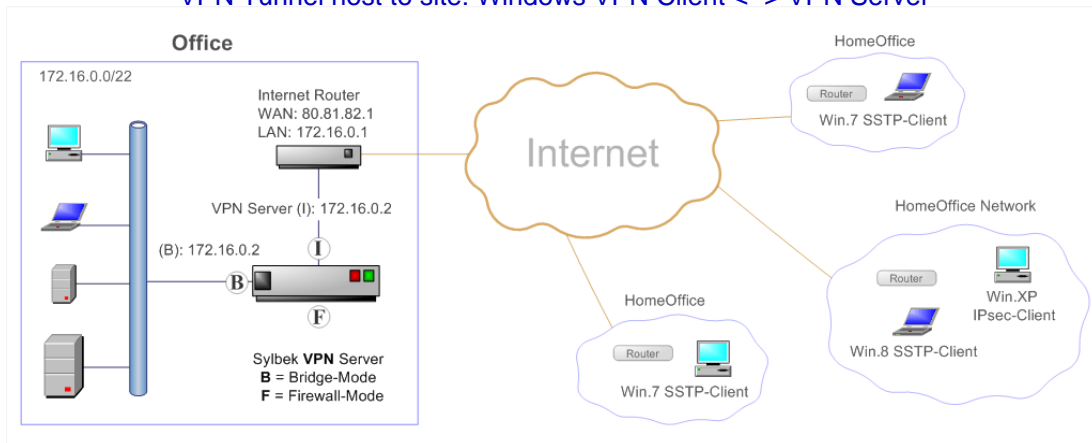

For more information click on product image Prices do not include VAT and shipping costs		SBR85M-VPN 	SBR234-VPN 	SBR234-1U-VPN 	SBR701-VPN 	SBR701-1U-VPN 
Recommended installation in:		small Networks with 20-40 users	networks with 100-200 users		networks with 500 users	
Performance	SSTP TCP Throughput	30 MBit	380 MBit		850 MBit	
	IPsec TCP Throughput	8 MBit	120 MBit		420 MBit	
	CPU: installed / max	MIPS 800MHz / -	Intel dual Celeron J3355 2x2.0-2.5 GHz / Intel quad Celeron J3455 4x1.5-2.2 GHz		Intel G4400 2x3.3 GHz / Intel Pentium, i3, i5, i7	
	RAM	64 MB	2 GB			
	Storage: all / free	16 MB / -	120 GB / 119.8 GB			
	Network	3x Bridge/WAN, 2x Firewall	3x Gigabit: 2x Bridge/WAN, 1x Firewall			
Miscellaneous	Power / consumpt.(idle)	ext. 12V 1A / 5W	ext. 12V 5A / 14W	int. 250W / 17W	ext. 12V 5A / 19W	int. 250W / 23W
	Noise (idle)	noiseless, fanless	noiseless, fanless	~27 db	~ 25 db	~ 30 db
	Dimensions (WxDxH)	113x89x30 mm	311x241x65 mm	483x250x44 mm	311x241x65 mm	483x250x44 mm
	Weight: Device / Package	0.3 Kg / 0.7 Kg	2.5 Kg / 3.5 Kg	4.8 Kg / 5.6 Kg	2.5 Kg / 3.5 Kg	4.8 Kg / 5.6 Kg
	Certificates / Warranty	CE, RoHS, WEEE / 24 months		CE, FCC, RoHS, WEEE / 36 months		
Price	Sylbek Shop 1 pc	215 € / 00.0 %	469 € / 00.0 %	579 € / 00.0 %	579 € / 00.0 %	719 € / 00.0 %
	Sylbek Shop 3 pcs	197 € / -9,1 %	419 € / -11,9 %	519 € / -11,6 %	519 € / -11,6 %	639 € / -12,5 %
	Sylbek Shop 3 pcs	ask	ask	ask	ask	ask

VPN Tunnel host to site: Windows VPN Client <-> VPN Server

Site to site VPN Server <-> VPN Gateway over STP/SSL protocol