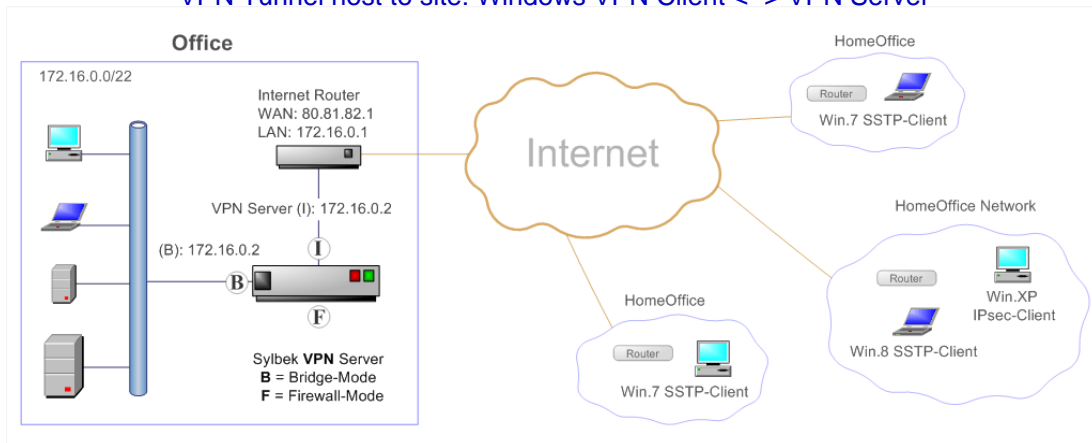

For more information click on product image Prices do not include VAT and shipping costs		SBR85M-VPN 	SBR234-VPN 	SBR234-1U-VPN 	SBR701-VPN 	SBR701-1U-VPN 
Recommended installation in:		small Networks with 20-40 users	networks with 100-200 users		networks with 500 users	
Performance	SSTP TCP Throughput	25 MBit	200 MBit		590 MBit	
	IPsec TCP Throughput	6 MBit	80 MBit		250 MBit	
	CPU: installed / max	MIPS 800MHz / -	Intel dual Celeron J3355 2x2.0-2.5 GHz / Intel quad Celeron J3455 4x1.5-2.2 GHz		Intel G4400 2x3.3 GHz / Intel Pentium, i3, i5, i7	
	RAM	64 MB	2 GB			
	Storage: all / free	16 MB / -	120 GB / 119.8 GB			
	Network	3x Bridge/WAN, 2x Firewall	3x Gigabit: 2x Bridge/WAN, 1x Firewall			
Miscellaneous	Power / consumpt.(idle)	ext. 12V 1A / 5W	ext. 12V 5A / 14W	int. 250W / 17W	ext. 12V 5A / 19W	int. 250W / 23W
	Noise (idle)	noiseless, fanless	noiseless, fanless	~27 db	~ 25 db	~ 30 db
	Dimensions (WxDxH)	113x89x30 mm	311x241x65 mm	483x250x44 mm	311x241x65 mm	483x250x44 mm
	Weight: Device / Package	0.3 Kg / 0.7 Kg	2.5 Kg / 3.5 Kg	4.8 Kg / 5.6 Kg	2.5 Kg / 3.5 Kg	4.8 Kg / 5.6 Kg
	Certificates / Warranty	CE, RoHS, WEEE / 24 months				
Price	Sylbek Shop 1 pc	215 € / 00.0 %	469 € / 00.0 %	579 € / 00.0 %	579 € / 00.0 %	719 € / 00.0 %
	Sylbek Shop 3 pcs	197 € / -9,1 %	419 € / -11,9 %	519 € / -11,6 %	519 € / -11,6 %	639 € / -12,5 %
	Sylbek Shop 3 pcs	ask	ask	ask	ask	ask

VPN Tunnel host to site: Windows VPN Client <-> VPN Server

Site to site VPN Server <-> VPN Gateway over STP/SSL protocol